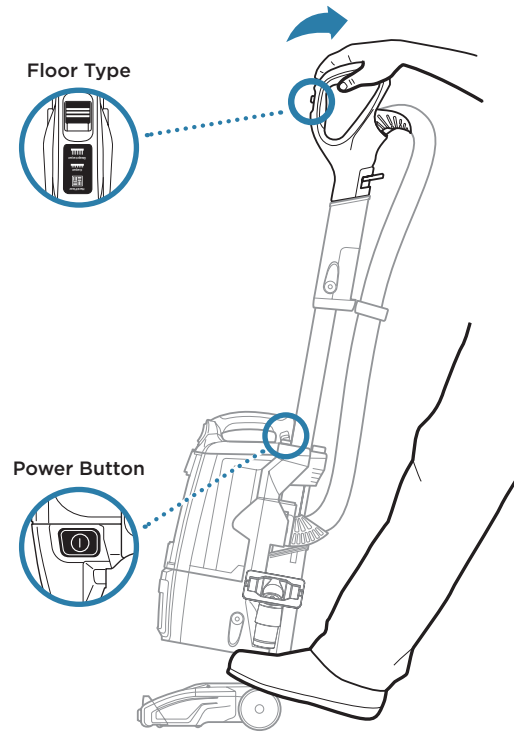

Place foot on floor nozzle and tilt handle back. Choose appropriate floor setting and press power button.