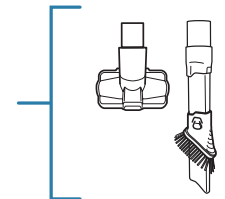

DUOCLEAN® TECHNOLOGY

ON FLOORS

Direct engagement with the Soft Roller removes large particles, small particles, and stuck-on dust.