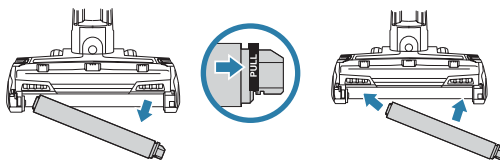

Soft Roller Maintenance

Lift out the Soft Roller by pulling the tab on the right side. Clear away any debris, then slide the Soft Roller back into place.

Shark

For questions or to register your product, contact us at 800-798-7398 or visit us online at sharkclean.com

@sharkcleaning

©2018 SharkNinja Operating LLC. DUOCLEAN, LIFT-AWAY, POWERED LIFT-AWAY, and SHARK are registered trademarks of SharkNinja Operating LLC.

NV800_QSG_REV_MV2

Please be sure to read the enclosed Shark® Owner's Guide prior to using your unit.

duo clean®

Shark®

POWERED LIFT-AWAY®

SPEED

QUICK START GUIDE

Use this Quick Start Guide to learn about your new vacuum's great features.

NV800