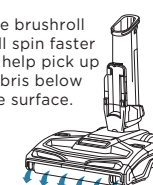

ON CARPETS*

The Soft Roller pulls in large particles, while the deep-cleaning bristle brush removes embedded fine dirt.

Carpet/Low Pile

Optimized brushroll speed and suction for carpets.

The brushroll will spin faster to help pick up debris below the surface.

Thick Carpet/Area Rug

Optimized brushroll speed and suction for carpets and delicate area rugs.

For complete instructions, see the enclosed Owner's Guide.

For additional parts and accessories, visit sharkaccessories.com