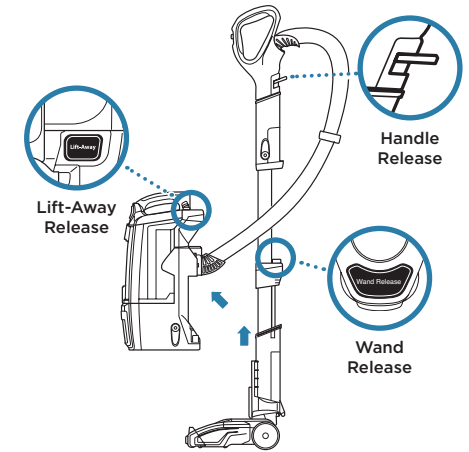

NV800

WHAT'S INSIDE:

- A Handle
- B Hose
- C Vacuum Pod
- D Wand
- E Motorized Floor Nozzle
- F Pet Multi-Tool
- G Duster Crevice Tool

1. Insert wand into motorized floor nozzle.
2. Insert handle into wand.
3. Place bottom of pod onto neck of floor nozzle and slide down to connect.
4. Connect hose to back of pod, pressing until it clicks into place. Store accessories on the posts on the pod.

ASSEMBLY

VERSATILE FLOOR-TO-CEILING CLEANING

UPRIGHT MODE

Use for carpet and hard-floor cleaning.

Place foot on floor nozzle and tilt handle back. Choose appropriate floor setting and press power button.

LIFT-AWAY® MODE

Use for portable cleaning on stairs or above-floor areas.

Press Lift-Away Release button to lift pod off floor nozzle. You are now ready to clean those hard-to-reach places.

Attach any of the specialized cleaning accessories to the handle or wand.