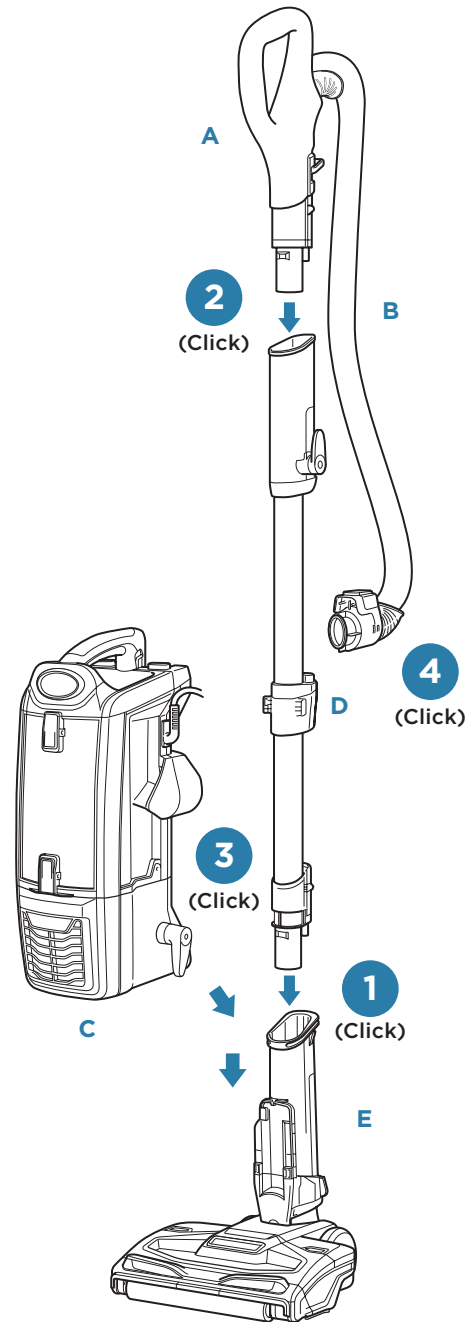

NV800

WHAT'S INSIDE:

- A Handle
- B Hose
- C Vacuum Pod
- D Wand
- E Motorized Floor Nozzle
- F Pet Multi-Tool
- G Duster Crevice Tool

1. Insert wand into motorized floor nozzle.
2. Insert handle into wand.
3. Place bottom of pod onto neck of floor nozzle and slide down to connect.
4. Connect hose to back of pod, pressing until it clicks into place. Store accessories on the posts on the pod.