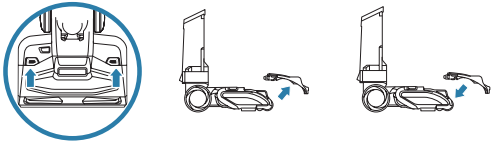

Easy access to your brushrolls.

Push the release buttons and the brushroll garage lid will pop open. Lift out the brushroll to easily remove any string, hair, or debris that may be wrapped around it. Slide the Soft Roller access button up to remove the Soft Roller for cleaning.