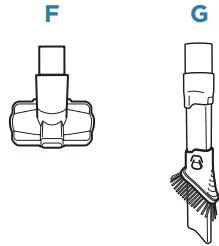

NV800

WHAT'S INSIDE:

- A Handle
- B Hose
- C Vacuum Pod
- D Wand
- E Motorized Floor Nozzle
- F Pet Multi-Tool
- G Duster Crevice Tool

1. Insert wand into motorized floor nozzle.
2. Insert handle into wand.
3. Place bottom of pod onto neck of floor nozzle and slide down to connect.
4. Connect hose to back of pod, pressing until it clicks into place. Store accessories on the posts on the pod.