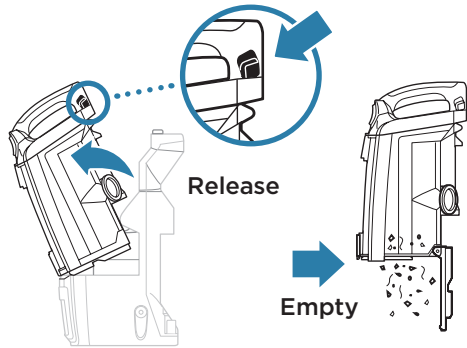

MAINTENANCE

Empty dust cup after each use