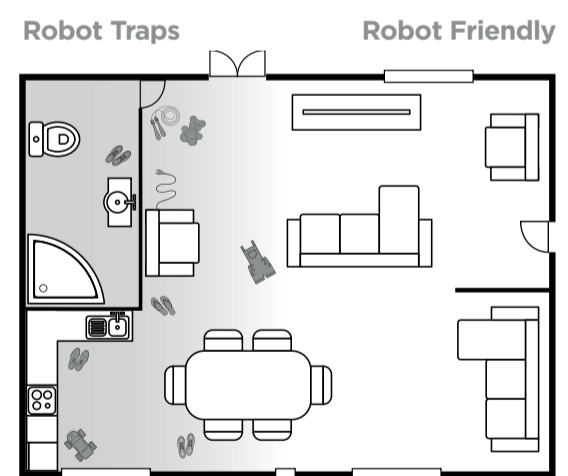

STEP 5

SET YOUR ROBOT'S CLEANING SCHEDULE

Use the included remote to set a recurring cleaning schedule for your robot. Simple instructions are located on the **back of your remote** and in your **Owner's Guide**.

For assistance, contact us at 800-798-7398 or visit us online at sharkclean.com
Please be sure to read the enclosed Shark® Owner's Guide prior to using your unit.
Don't forget to register your robot at registeryourshark.com

©2018 SharkNinja Operating LLC. SHARK is a registered trademark of SharkNinja Operating LLC. BOTBOUNDARY, EASE OF A ROBOT. PERFORMANCE OF A SHARK, and SHARK ION are trademarks of SharkNinja Operating LLC.

@sharkcleaning