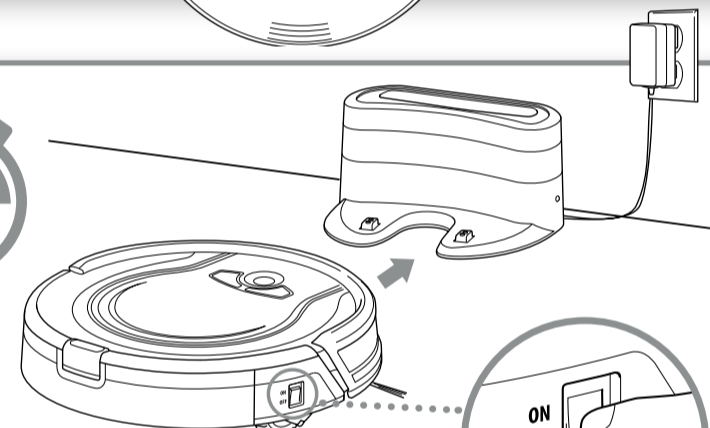

POWER-UP SHARK ION ROBOT

Flip the Power switch located on the side of your Shark ION Robot to the ON position and place your robot on the dock.

When all 3 indicator lights are solid blue, your robot is fully charged. Simply press the Clean button to send your robot into action.

NOTE: Power switch must be ON to charge.

STEP 4

PREP YOUR HOME FOR CLEANING

With Smart Sensor technology, your robot maneuvers around obstructions and navigates its way out of tight spaces as it cleans. To help your robot complete its mission, prep your floor by removing all obstacles, such as loose power cords, clothes, toys, and low-hanging drapes.

Use the included BotBoundary™ strips to easily block off obstacles or areas you don't want your robot to enter.

See the **BOTBOUNDARY USAGE GUIDE** included with your BotBoundary strips for more information.

See the **TIPS AND TRICKS FOR GREAT PERFORMANCE GUIDE** to discover how to get the best from your robot.