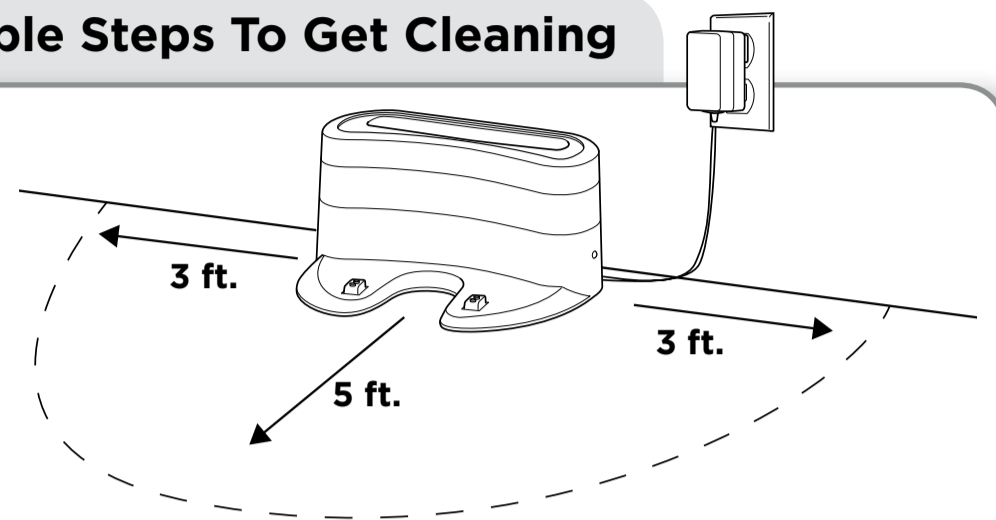

Shark ION™ ROBOT

EASE OF A ROBOT. PERFORMANCE OF A SHARK.™

CONGRATULATIONS ON YOUR NEW SHARK ION ROBOT

Getting Started is Easy - Follow These Simple Steps To Get Cleaning

STEP 1

SET UP YOUR CHARGING DOCK:

Place charging dock on a level surface with its **back against a wall**, in a space without obstructions, that can easily be accessed by your Shark ION Robot. Plug dock into a power outlet.

NOTE: Placing your dock in a central location with a wide view to your home will improve your robot's ability to return to the dock.

STEP 2

INSTALL THE SIDE BRUSHES

Snap the 2 included side brushes onto the posts on the bottom of the robot.

NOTE: 2 additional side brushes are included for replacement.

STEP 3

POWER-UP SHARK ION ROBOT

Flip the Power switch located on the side of your Shark ION Robot to the ON position and place your robot on the dock.