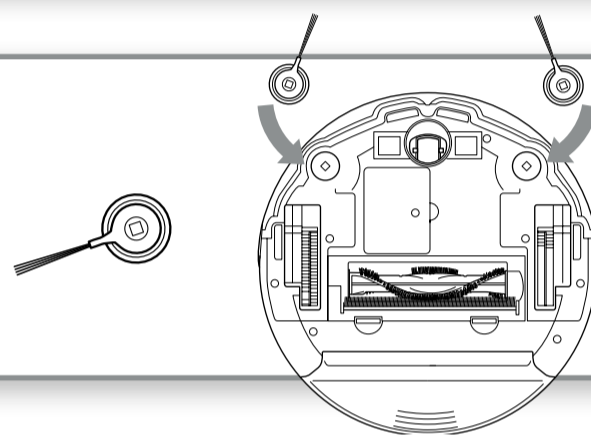

Shark ION™ ROBOT

EASE OF A ROBOT. PERFORMANCE OF A SHARK.™

CONGRATULATIONS ON YOUR NEW SHARK ION ROBOT

Getting Started is Easy - Follow These Simple Steps To Get Cleaning

STEP 1

SET UP YOUR CHARGING DOCK:

Place charging dock on a level surface with its **back against a wall**, in a space without obstructions, that can easily be accessed by your Shark ION Robot. Plug dock into a power outlet.

NOTE: Placing your dock in a central location with a wide view to your home will improve your robot's ability to return to the dock.

STEP 2

INSTALL THE SIDE BRUSHES

Snap the 2 included side brushes onto the posts on the bottom of the robot.

NOTE: 2 additional side brushes are included for replacement.

STEP 3

POWER-UP SHARK ION ROBOT

Flip the Power switch located on the side of your Shark ION Robot to the ON position and place your robot on the dock.

Use the included BotBoundary™ strips to easily block off obstacles or areas you don't want your robot to enter.

See the **BOTBOUNDARY USAGE GUIDE** included with your BotBoundary strips for more information.