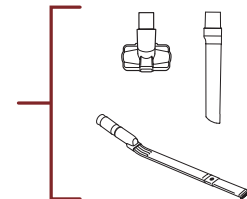

DUOCLEAN® TECHNOLOGY

ON FLOORS

Direct engagement with the Soft Roller removes large particles, small particles, and stuck-on dust.