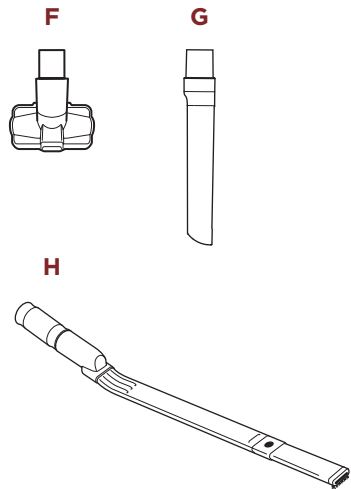

@sharkcleaning

©2018 SharkNinja Operating LLC. DUOCLEAN, LIFT-AWAY, POWERED LIFT-AWAY, and SHARK are registered trademarks of SharkNinja Operating LLC.

NV801_QSG_REV_REV_Mv1

NV801

WHAT'S INSIDE:

- A** Handle
- B** Hose
- C** Vacuum Pod
- D** Wand
- E** Motorized Floor Nozzle
- F** Pet Multi-Tool
- G** 12" Crevice Tool
- H** Under-Appliance Wand

1. Insert wand into motorized floor nozzle.
2. Insert handle into wand.
3. Place bottom of pod onto neck of floor nozzle and slide down to connect.
4. Connect hose to back of pod, pressing until it clicks into place. Store accessories on the posts on the pod.