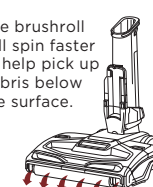

Hard Floor

Gentle on bare floors.

The brushroll will spin slowly to help with debris pickup.

ON CARPETS*

The Soft Roller pulls in large particles, while the deep-cleaning bristle brush removes embedded fine dirt.

Carpet/Low Pile

Optimized brushroll speed and suction for carpets.

The brushroll will spin faster to help pick up debris below the surface.

Thick Carpet/Area Rug

Optimized brushroll speed and suction for carpets and delicate area rugs.