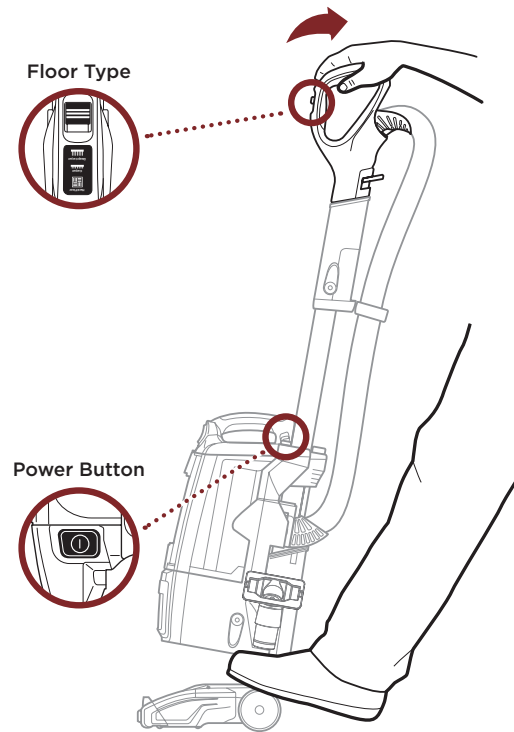

1. Insert wand into motorized floor nozzle.
2. Insert handle into wand.
3. Place bottom of pod onto neck of floor nozzle and slide down to connect.
4. Connect hose to back of pod, pressing until it clicks into place. Store accessories on the posts on the pod.

For complete instructions, see the enclosed Owner's Guide.

For additional parts and accessories, visit sharkaccessories.com

ASSEMBLY

VERSATILE FLOOR-TO-CEILING CLEANING

UPRIGHT MODE

Use for carpet and hard-floor cleaning.

Place foot on floor nozzle and tilt handle back. Choose appropriate floor setting and press power button.

LIFT-AWAY® MODE

Use for portable cleaning on stairs or above-floor areas.

Press Lift-Away Release button to lift pod off floor nozzle. You are now ready to clean those hard-to-reach places.