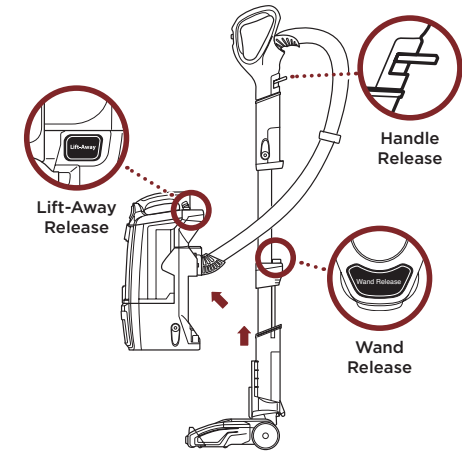

1. Insert wand into motorized floor nozzle.
2. Insert handle into wand.
3. Place bottom of pod onto neck of floor nozzle and slide down to connect.
4. Connect hose to back of pod, pressing until it clicks into place. Store accessories on the posts on the pod.

For complete instructions, see the enclosed Owner's Guide.

For additional parts and accessories, visit sharkaccessories.com

ASSEMBLY

VERSATILE FLOOR-TO-CEILING CLEANING

UPRIGHT MODE

Use for carpet and hard-floor cleaning.

Place foot on floor nozzle and tilt handle back. Choose appropriate floor setting and press power button.

LIFT-AWAY® MODE

Use for portable cleaning on stairs or above-floor areas.

Press Lift-Away Release button to lift pod off floor nozzle. You are now ready to clean those hard-to-reach places.

Attach any of the specialized cleaning accessories to the handle or wand.

DUOCLEAN® TECHNOLOGY

ON FLOORS

Direct engagement with the Soft Roller removes large particles, small particles, and stuck-on dust.