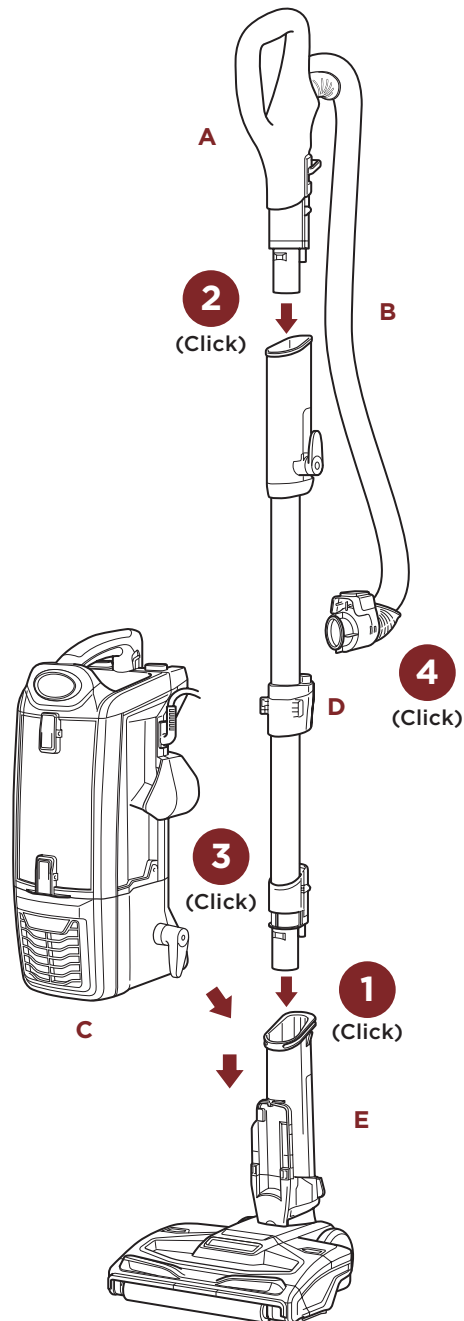

WHAT'S INSIDE:

- **A** Handle
- **B** Hose
- **C** Vacuum Pod
- **D** Wand
- **E** Motorized Floor Nozzle
- **F** Pet Multi-Tool
- **G** 12" Crevice Tool
- **H** Under-Appliance Wand

1. Insert wand into motorized floor nozzle.
2. Insert handle into wand.
3. Place bottom of pod onto neck of floor nozzle and slide down to connect.
4. Connect hose to back of pod, pressing until it clicks into place. Store accessories on the posts on the pod.

For complete instructions, see the enclosed Owner's Guide.

For additional parts and accessories, visit sharkaccessories.com

ASSEMBLY

VERSATILE FLOOR-TO-CEILING CLEANING

UPRIGHT MODE

Use for carpet and hard-floor cleaning.

Place foot on floor nozzle and tilt handle back. Choose appropriate floor setting and press power button.

LIFT-AWAY® MODE

Use for portable cleaning on stairs or above-floor areas.

Press Lift-Away Release button to lift pod off floor nozzle. You are now ready to clean those hard-to-reach places.

Attach any of the specialized cleaning accessories to the handle or wand.

DUOCLEAN® TECHNOLOGY

ON FLOORS

Direct engagement with the Soft Roller removes large particles, small particles, and stuck-on dust.

Hard Floor

Gentle on bare floors.

The brushroll will spin slowly to help with debris pickup.

ON CARPETS*

The Soft Roller pulls in large particles, while the deep-cleaning bristle brush removes embedded fine dirt.

Carpet/Low Pile

Optimized brushroll speed and suction for carpets.

The brushroll will spin faster to help pick up debris below the surface.

Thick Carpet/Area Rug

Optimized brushroll speed and suction for carpets and delicate area rugs.

*For deep cleaning per ASTM F 608 (embedded dirt in carpet) use in Carpet/Low Pile mode.