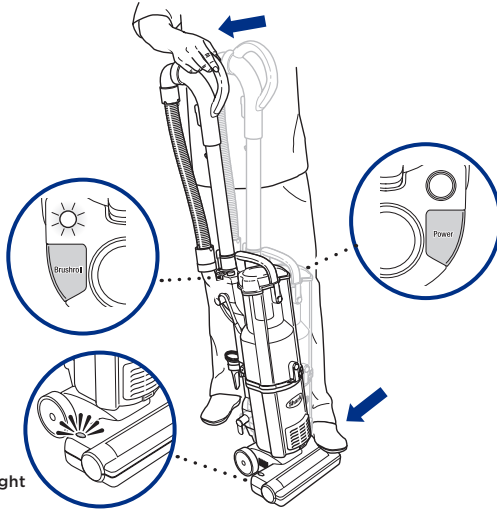

CHECKING FOR BLOCKAGES

Dust Cup Air Duct:

Remove and empty dust cup. Check the airway behind dust cup and clear any blockages.

Hose Intake Opening:

Pull down the hose intake door to remove the knob on the hose intake to the center, then detach. Clear any obstructions. Reattach the hose intake, then turn the knob to the left to lock. Reinstall the door, clicking it into place.

Hose:

Disconnect both ends of the hose by gently pressing the tabs together and pulling the hose out of the connectors. Remove any obstructions, then reattach.

2 WAYS TO CLEAN

UPRIGHT

Carpet

To use the brushroll to clean carpets, press the Brushroll button and tilt the handle back. The brushroll indicator light will turn green.

Bare Floors

To clean bare floors or to use the hose, turn off the Brushroll button. The brushroll indicator light will go out.

Indicator Light

ABOVE-FLOOR CLEANING

Press the Handle Release Button to detach the handle.