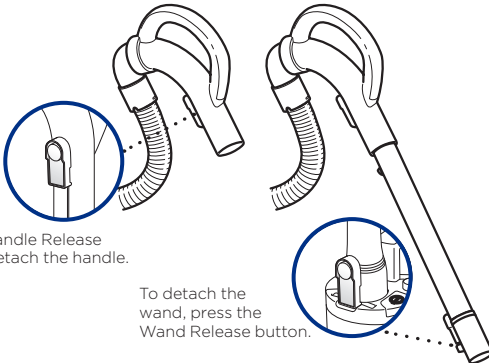

CHECKING FOR BLOCKAGES

Dust Cup Air Duct:

Remove and empty dust cup. Check the airway behind dust cup and clear any blockages.

Hose Intake Opening:

Pull down the hose intake door to remove the knob on the hose intake to the center, then detach. Clear any obstructions. Reattach the hose intake, then turn the knob to the left to lock. Reinstall the door, clicking it into place.

Hose:

Disconnect both ends of the hose by gently pressing the tabs together and pulling the hose out of the connectors. Remove any obstructions, then reattach.

2 WAYS TO CLEAN

UPRIGHT

Carpet

To use the brushroll to clean carpets, press the Brushroll button and tilt the handle back. The brushroll indicator light will turn green.

Bare Floors

To clean bare floors or to use the hose, turn off the Brushroll button. The brushroll indicator light will go out.

Indicator Light

ABOVE-FLOOR CLEANING

Press the Handle Release Button to detach the handle.