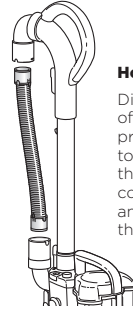

CHECKING FOR BLOCKAGES

Dust Cup Air Duct:

Remove and empty dust cup. Check the airway behind dust cup and clear any blockages.

Hose Intake Opening:

Pull down the hose intake door to remove the knob on the hose intake to the center, then detach. Clear any obstructions. Reattach the hose intake, then turn the knob to the left to lock. Reinstall the door, clicking it into place.

Hose:

Disconnect both ends of the hose by gently pressing the tabs together and pulling the hose out of the connectors. Remove any obstructions, then reattach.

2 WAYS TO CLEAN

UPRIGHT

Carpet

To use the brushroll to clean carpets, press the Brushroll button and tilt the handle back. The brushroll indicator light will turn green.