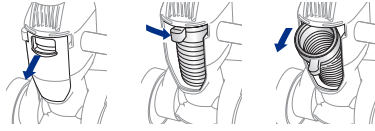

CHECKING FOR BLOCKAGES

Dust Cup Air Duct:

Remove and empty dust cup. Check the airway behind dust cup and clear any blockages.

Hose Intake Opening:

Pull down the hose intake door to remove the knob on the hose intake to the center, then detach. Clear any obstructions. Reattach the hose intake, then turn the knob to the left to lock. Reinstall the door, clicking it into place.

Hose:

Disconnect both ends of the hose by gently pressing the tabs together and pulling the hose out of the connectors. Remove any obstructions, then reattach.

2 WAYS TO CLEAN

UPRIGHT

Carpet

To use the brushroll to clean carpets, press the Brushroll button and tilt the handle back. The brushroll indicator light will turn green.