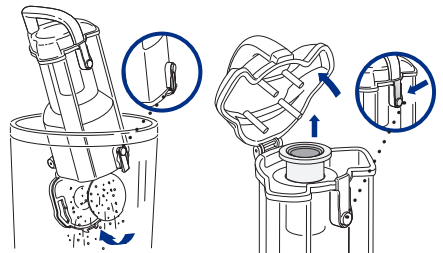

Please be sure to read the enclosed Shark® Owner's Guide prior to using your unit.

Shark Navigator™

QUICK START GUIDE

WHAT'S INSIDE

- A Handle
- B Wand
- C Hose
- D Dust Cup
- E Hose Connector
- F Vacuum Body
- G Accessory Holder
- H Floor Nozzle
- I Duster Crevice Tool
- J Upholstery Tool

ASSEMBLY

TIPS

For quick cord access, rotate upper hook down and remove cord.

To store your vacuum, wrap cord around cord hooks.

EMPTYING THE DUST CUP

Dust cup Release Button

Empty the dust cup after each use.

CHECKING FOR BLOCKAGES

Dust Cup Air Duct:

Remove and empty dust cup. Check the airway behind dust cup and clear any blockages.

Hose Intake Opening:

Pull down the hose intake door to remove the knob on the hose intake to the center, then detach. Clear any obstructions. Reattach the hose intake, then turn the knob to the left to lock. Reinstall the door, clicking it into place.