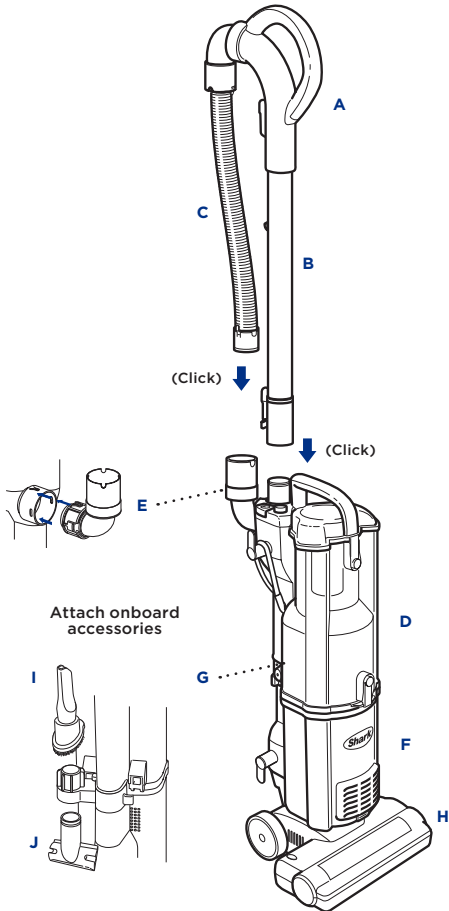

Please be sure to read the enclosed Shark® Owner's Guide prior to using your unit.

Shark Navigator™

QUICK START GUIDE

WHAT'S INSIDE

- A Handle
- B Wand
- C Hose
- D Dust Cup
- E Hose Connector
- F Vacuum Body
- G Accessory Holder
- H Floor Nozzle
- I Duster Crevice Tool
- J Upholstery Tool

ASSEMBLY

TIPS

For quick cord access, rotate upper hook down and remove cord.

To store your vacuum, wrap cord around cord hooks.

EMPTYING THE DUST CUP

Dust cup Release Button

Empty the dust cup after each use.

CHECKING FOR BLOCKAGES

Dust Cup Air Duct:

Remove and empty dust cup. Check the airway behind dust cup and clear any blockages.

Hose Intake Opening:

Pull down the hose intake door to remove the knob on the hose intake to the center, then detach. Clear any obstructions. Reattach the hose intake, then turn the knob to the left to lock. Reinstall the door, clicking it into place.

Hose:

Disconnect both ends of the hose by gently pressing the tabs together and pulling the hose out of the connectors. Remove any obstructions, then reattach.

2 WAYS TO CLEAN

UPRIGHT

Carpet

To use the brushroll to clean carpets, press the Brushroll button and tilt the handle back. The brushroll indicator light will turn green.