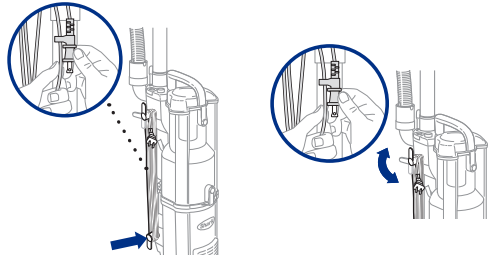

Please be sure to read the enclosed Shark® Owner's Guide prior to using your unit.

Shark Navigator™

QUICK START GUIDE

WHAT'S INSIDE

- A Handle
- B Wand
- C Hose
- D Dust Cup
- E Hose Connector
- F Vacuum Body
- G Accessory Holder
- H Floor Nozzle
- I Duster Crevice Tool
- J Upholstery Tool

ASSEMBLY

TIPS

For quick cord access, rotate upper hook down and remove cord.

To store your vacuum, wrap cord around cord hooks.

EMPTYING THE DUST CUP

Dust cup Release Button

Empty the dust cup after each use.