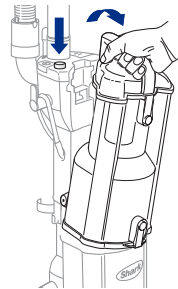

ASSEMBLY

TIPS

For quick cord access, rotate upper hook down and remove cord.

To store your vacuum, wrap cord around cord hooks.

EMPTYING THE DUST CUP

Dust cup Release Button

Empty the dust cup after each use.