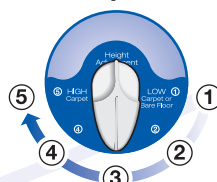

### Carpets

2

Set the Brush Roll Pedal for **bare floors/tools** or **carpets**.

### Carpets

1

Set the Height Adjustment Dial.

**When cleaning bare floors:**

Set Height Adjustment Dial at ①

**When cleaning carpets:**

Adjust the Height Adjustment Dial from ① to ⑤, depending on your carpet style (low pile/scatter rugs, plush carpets, deep pile carpets).