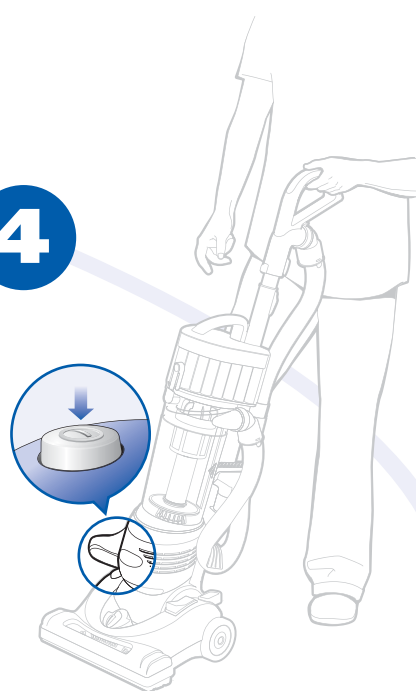

### Carpets

1

Set the Height Adjustment Dial.

**When cleaning bare floors:**

Set Height Adjustment Dial at ①

**When cleaning carpets:**

Adjust the Height Adjustment Dial from ① to ⑤, depending on your carpet style (low pile/scatter rugs, plush carpets, deep pile carpets).

- Select lowest setting for maximum cleaning.
- Select higher settings for easier pushing on thicker carpets.

3

4