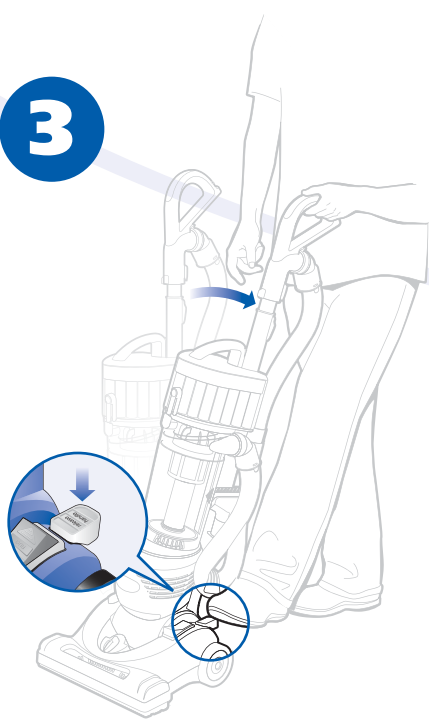

### Carpets

1

Set the Height Adjustment Dial.

**When cleaning bare floors:**

Set Height Adjustment Dial at ①

**When cleaning carpets:**

Adjust the Height Adjustment Dial from ① to ⑤, depending on your carpet style (low pile/scatter rugs, plush carpets, deep pile carpets).

- Select lowest setting for maximum cleaning.
- Select higher settings for easier pushing on thicker carpets.

3

4