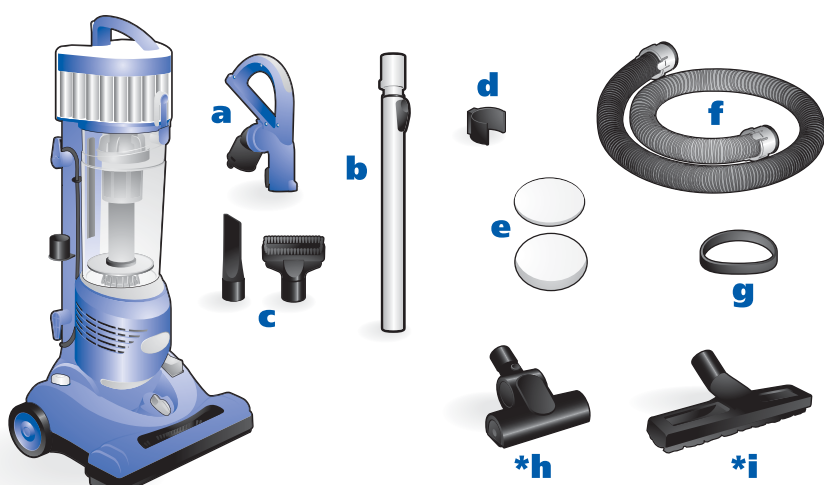

## Contents

Along with your upright unit, you will find the following components:

- a** Detachable Handle (Ergonomic Grip)
- b** Telescopic Wand
- c** Cleaning Attachments
- d** Upper Hose Holder
- e** Extra Filters
- f** Super Stretch Hose
- g** Spare Motor Belt