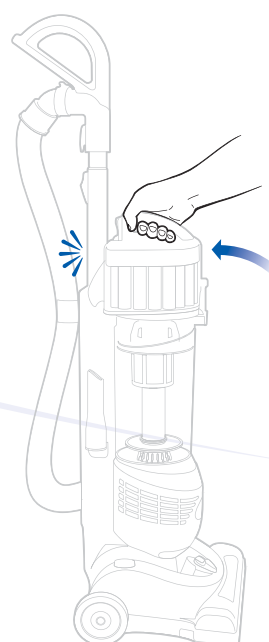

- Select lowest setting for maximum cleaning.
- Select higher settings for easier pushing on thicker carpets.

3

4

## Emptying the Dust Cup Assembly

**⚠ CAUTION:**  
Unplug the vacuum;  
failure to do so  
Might result in  
electric shock.

1

2

3

4

See Owner's Manual for more detailed Information

☎ Toll Free: 1-888-668-9600