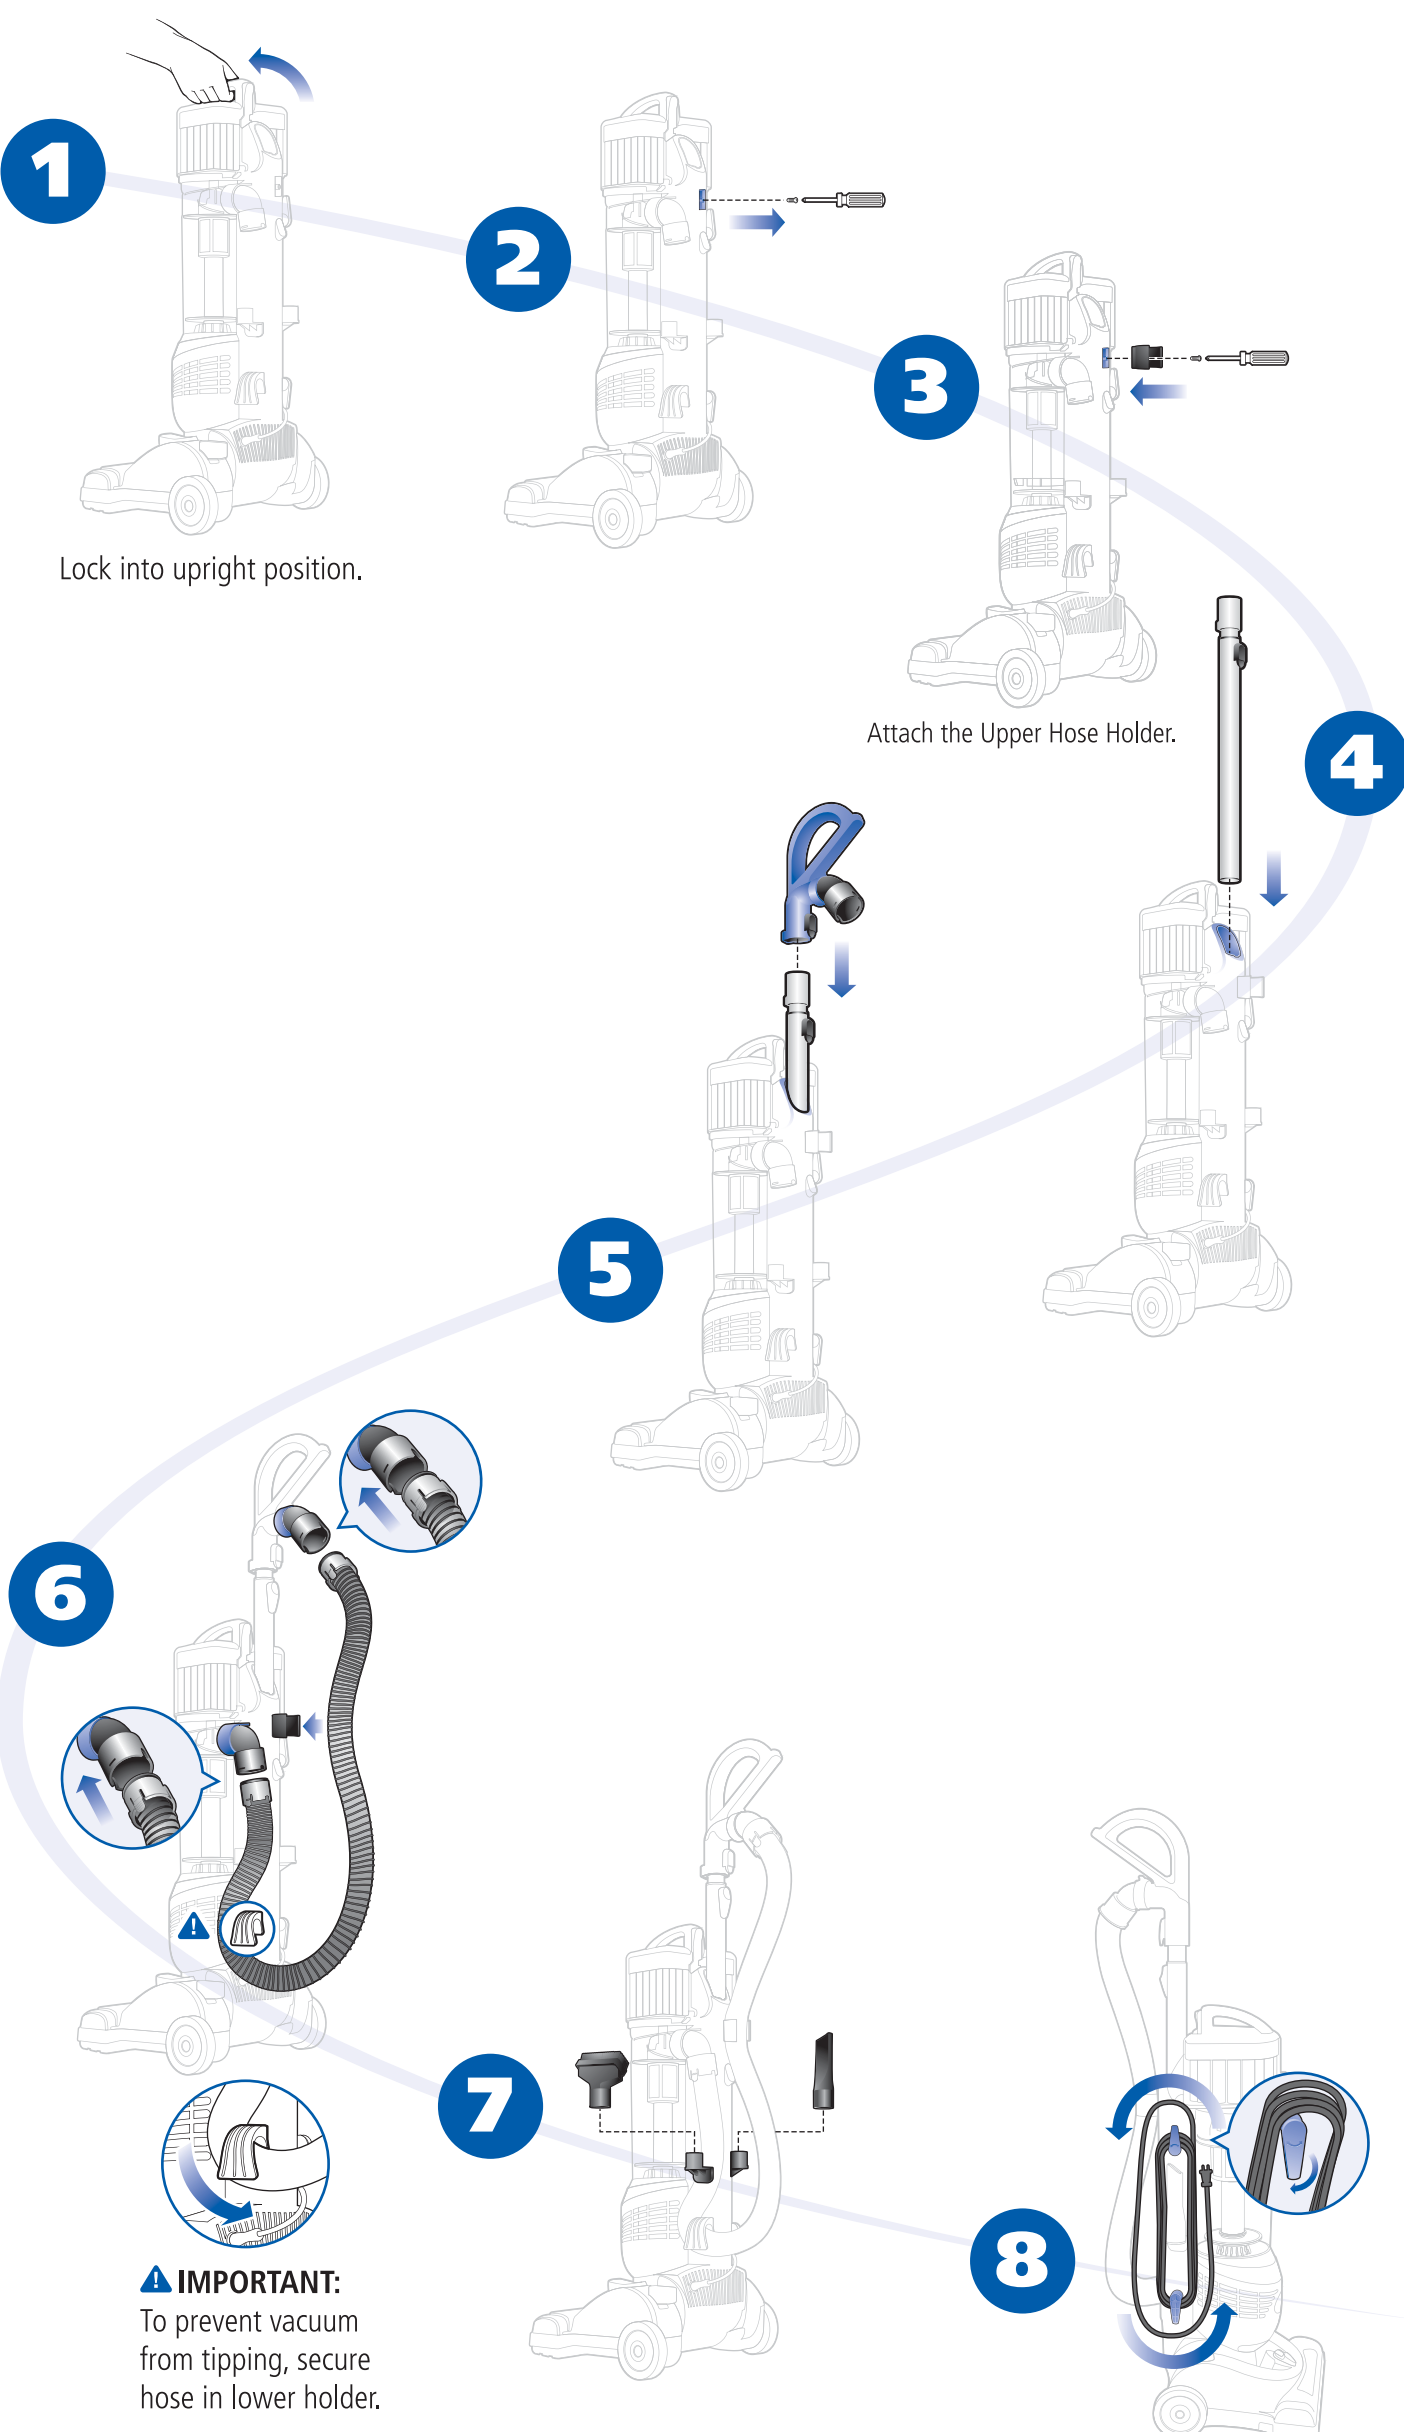

Getting Started