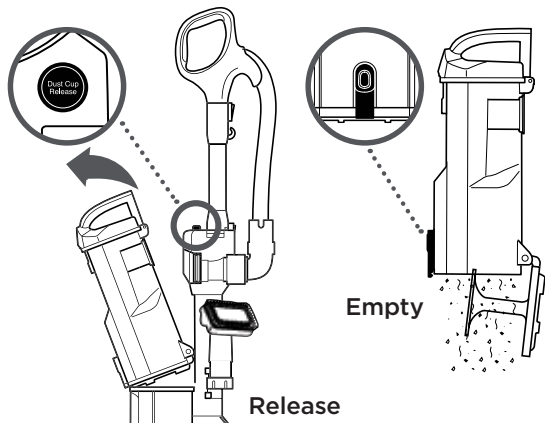

MAINTENANCE

Empty dust cup after each use

Filter Maintenance

Wash filters to keep the suction strong.

Rinse filters and allow to air-dry completely. Tap loose dirt from foam filters as needed between washes.

See enclosed Owner's Guide for complete details on removing and cleaning filters.

Brushroll Maintenance

Turn locks on bottom of floor nozzle counterclockwise to remove the brushroll cover. Run scissors along the guide on the brushroll to remove any string, hair, or debris. To close, replace the cover and turn locks counterclockwise.