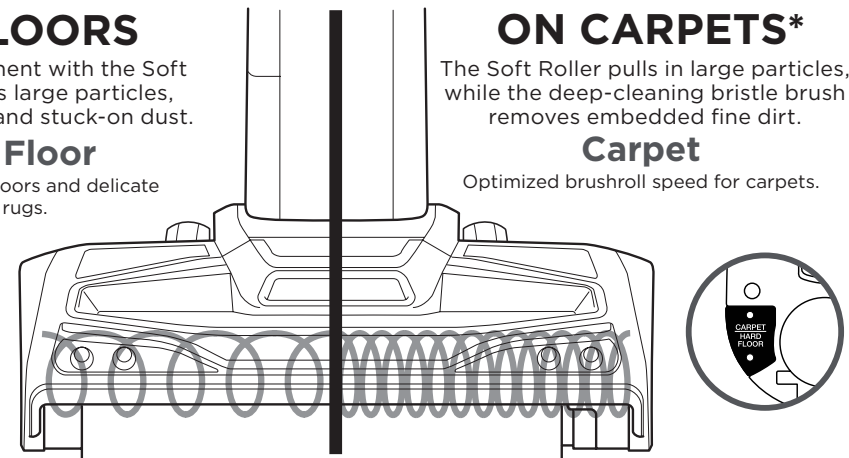

ASSEMBLY

2 WAYS TO CLEAN

DUOCLEAN™ TECHNOLOGY

ON FLOORS

Direct engagement with the Soft Roller removes large particles, small particles, and stuck-on dust.

Hard Floor

Gentle on bare floors and delicate area rugs.

ON CARPETS*

The Soft Roller pulls in large particles, while the deep-cleaning bristle brush removes embedded fine dirt.

Carpet

Optimized brushroll speed for carpets.

For complete instructions, see the enclosed Owner's Guide.