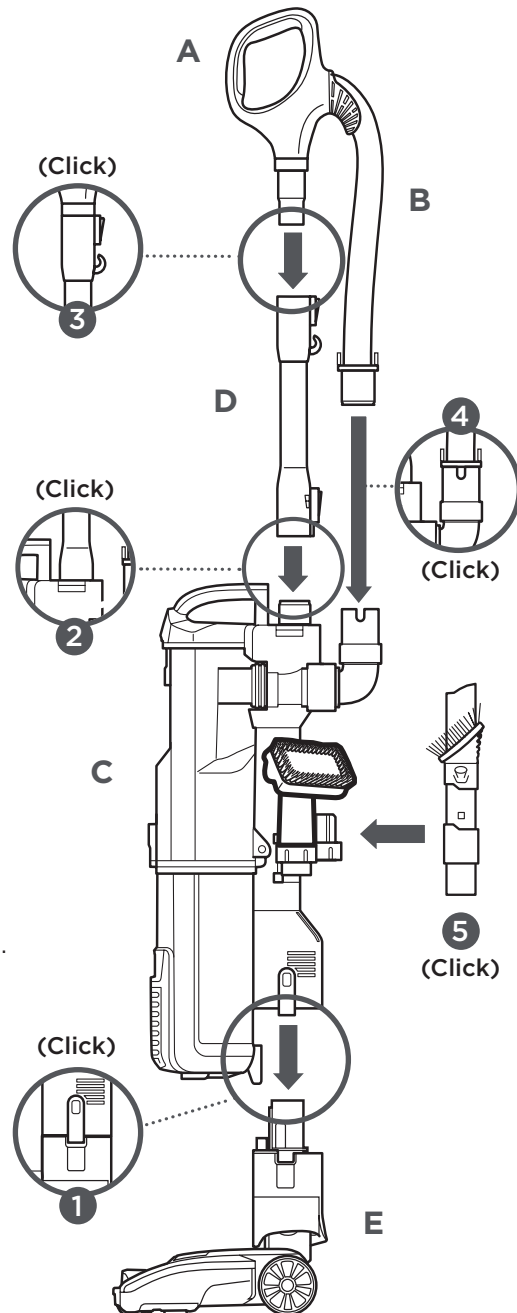

NV202_QSG_REV_Mv4

Please be sure to read the enclosed Shark® Owner's Guide prior to using your unit.

duo clean®

Shark

SLIM UPRIGHT

QUICK START GUIDE

Use this Quick Start Guide
to learn about your new
vacuum's great features.

NV202

WHAT'S INSIDE:

- A Handle
- B Hose
- C Vacuum Pod
- D Wand
- E DuoClean® Floor Nozzle
- F Duster Crevice Tool
- G Pet Multi-Tool
- H Pet Power Brush

- 1 Place pod onto motorized floor nozzle.
- 2 Insert wand into top of pod.
- 3 Insert handle into top of wand.
- 4 Insert hose into back of pod.
- 5 Store accessories on the posts on the pod.