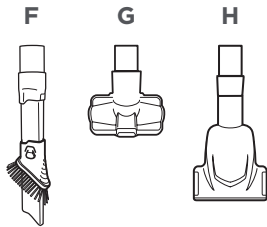

NV202

WHAT'S INSIDE:

- A Handle
- B Hose
- C Vacuum Pod
- D Wand
- E DuoClean® Floor Nozzle
- F Duster Crevice Tool
- G Pet Multi-Tool
- H Pet Power Brush

- 1 Place pod onto motorized floor nozzle.
- 2 Insert wand into top of pod.
- 3 Insert handle into top of wand.
- 4 Insert hose into back of pod.
- 5 Store accessories on the posts on the pod.