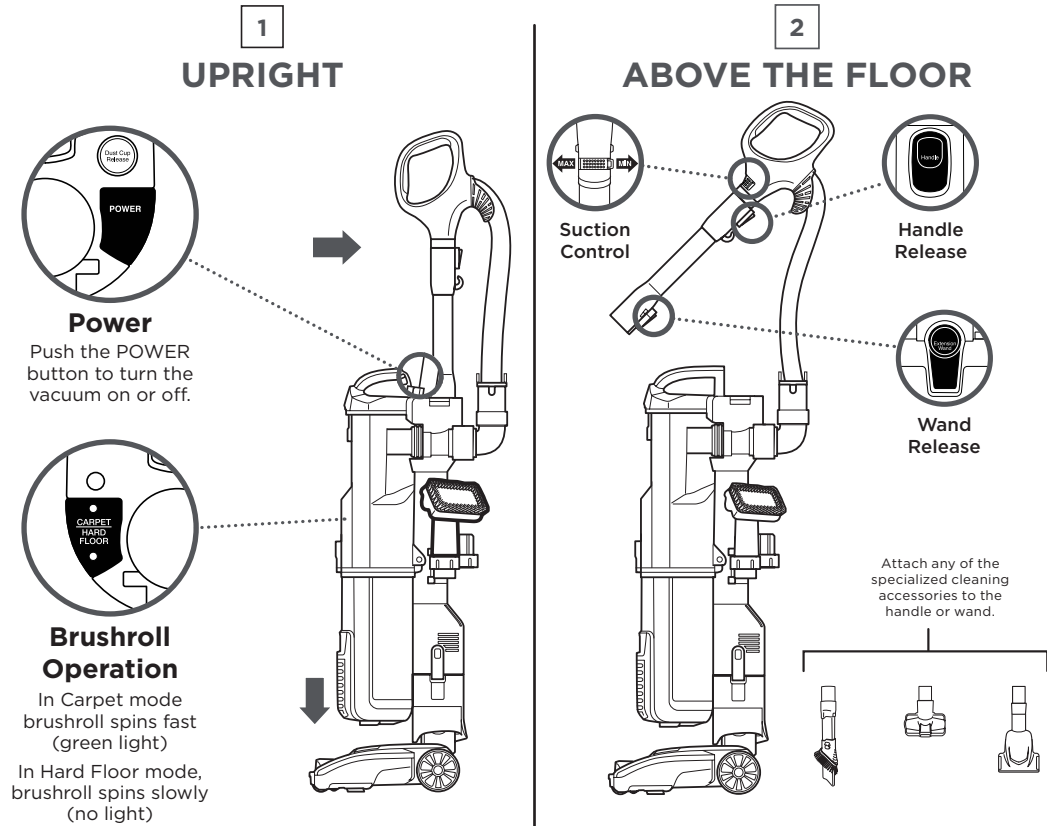

NV202

WHAT'S INSIDE:

- A Handle
- B Hose
- C Vacuum Pod
- D Wand
- E DuoClean® Floor Nozzle
- F Duster Crevice Tool
- G Pet Multi-Tool
- H Pet Power Brush

- 1 Place pod onto motorized floor nozzle.
- 2 Insert wand into top of pod.
- 3 Insert handle into top of wand.
- 4 Insert hose into back of pod.
- 5 Store accessories on the posts on the pod.

ASSEMBLY

2 WAYS TO CLEAN

DUOCLEAN™ TECHNOLOGY

ON FLOORS

Direct engagement with the Soft Roller removes large particles, small particles, and stuck-on dust.

Hard Floor

Gentle on bare floors and delicate area rugs.