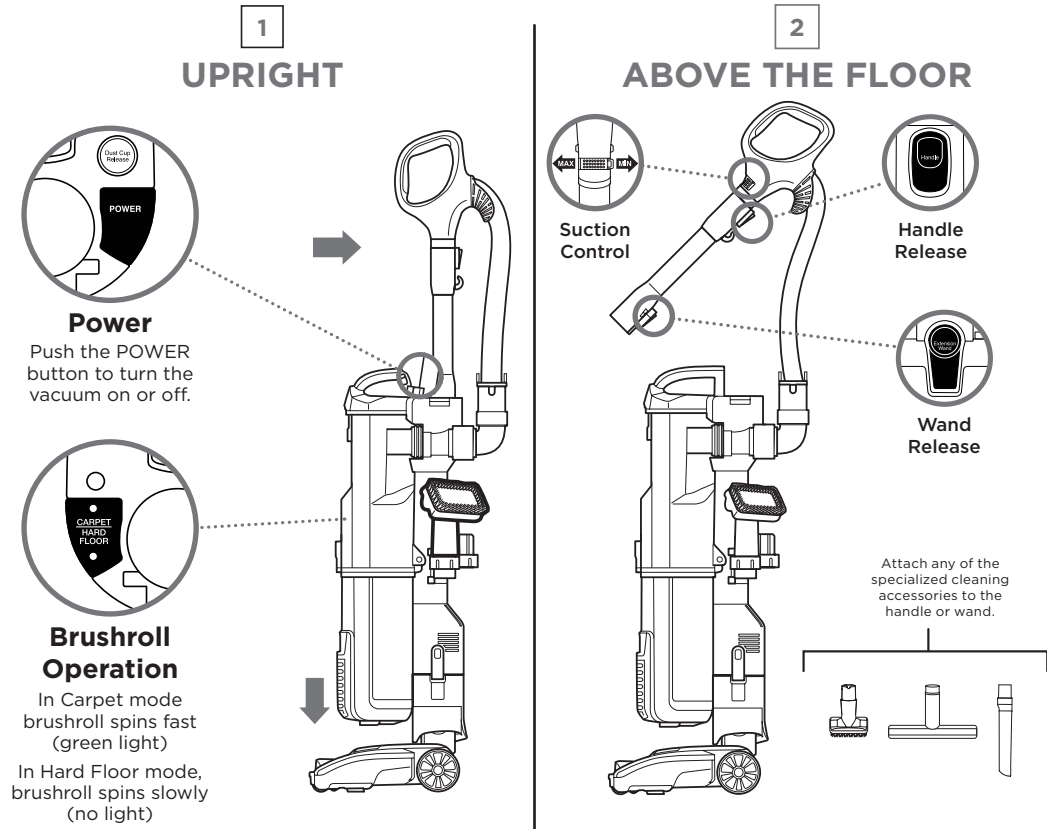

NV201

WHAT'S INSIDE:

- A Handle
- B Hose
- C Vacuum Pod
- D Wand
- E DuoClean™ Floor Nozzle
- F Dusting Brush
- G Wide Upholstery Tool
- H 12" Crevice Tool

- 1 Place pod onto motorized floor nozzle.
- 2 Insert wand into top of pod.
- 3 Insert handle into top of wand.
- 4 Insert hose into back of pod.
- 5 Store accessories on the posts on the pod.

ASSEMBLY

2 WAYS TO CLEAN

DUOCLEAN™ TECHNOLOGY

ON FLOORS

Direct engagement with the Soft Roller removes large particles, small particles, and stuck-on dust.

Hard Floor

Gentle on bare floors and delicate area rugs.