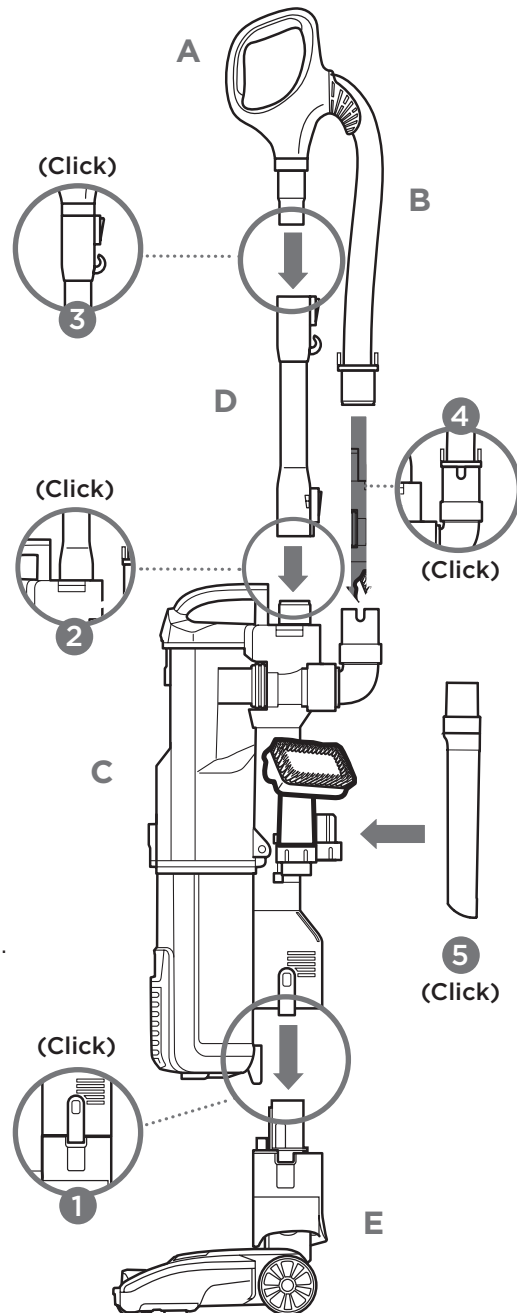

NV201_QSG_170721

Please be sure to read the enclosed Shark® Owner's Guide prior to using your unit.

duo clean™

Shark

SLIM UPRIGHT

QUICK START GUIDE

Use this Quick Start Guide
to learn about your new
vacuum's great features.

NV201

WHAT'S INSIDE:

- A Handle
- B Hose
- C Vacuum Pod
- D Wand
- E DuoClean™ Floor Nozzle
- F Dusting Brush
- G Wide Upholstery Tool
- H 12" Crevice Tool

- 1 Place pod onto motorized floor nozzle.
- 2 Insert wand into top of pod.
- 3 Insert handle into top of wand.
- 4 Insert hose into back of pod.
- 5 Store accessories on the posts on the pod.