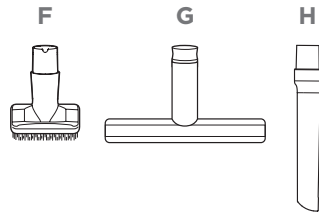

NV201

WHAT'S INSIDE:

- A Handle
- B Hose
- C Vacuum Pod
- D Wand
- E DuoClean™ Floor Nozzle
- F Dusting Brush
- G Wide Upholstery Tool
- H 12" Crevice Tool

- 1 Place pod onto motorized floor nozzle.
- 2 Insert wand into top of pod.
- 3 Insert handle into top of wand.
- 4 Insert hose into back of pod.
- 5 Store accessories on the posts on the pod.