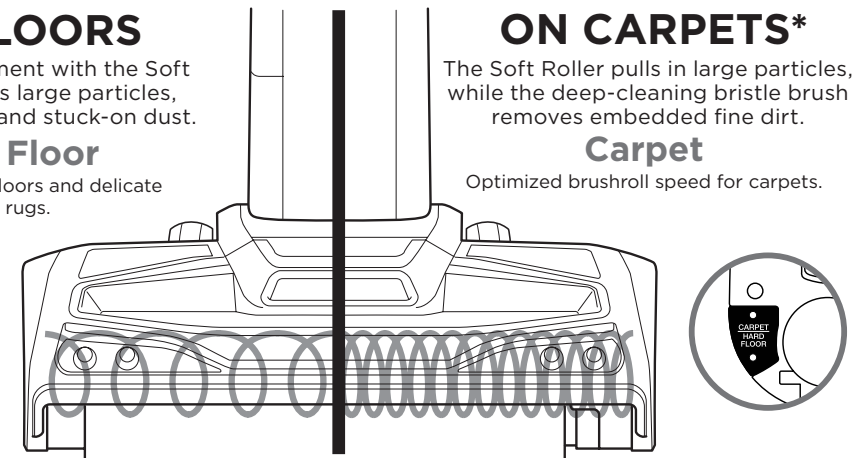

ASSEMBLY

2 WAYS TO CLEAN

DUOCLEAN™ TECHNOLOGY

ON FLOORS

Direct engagement with the Soft Roller removes large particles, small particles, and stuck-on dust.

Hard Floor

Gentle on bare floors and delicate area rugs.

ON CARPETS*

The Soft Roller pulls in large particles, while the deep-cleaning bristle brush removes embedded fine dirt.

Carpet

Optimized brushroll speed for carpets.

For complete instructions, see the enclosed Owner's Guide.