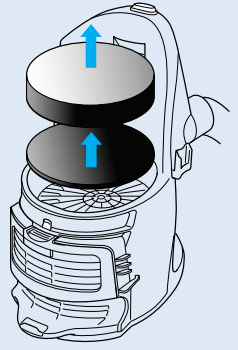

Dusting Brush
for dusting household items

Crevice Tool
for reaching into tight areas

Upholstery Brush
for fast and easy removal of pet hair

To optimize the performance of your vacuum, we recommend washing the filters monthly and tapping loose debris off of them in between washes as needed.