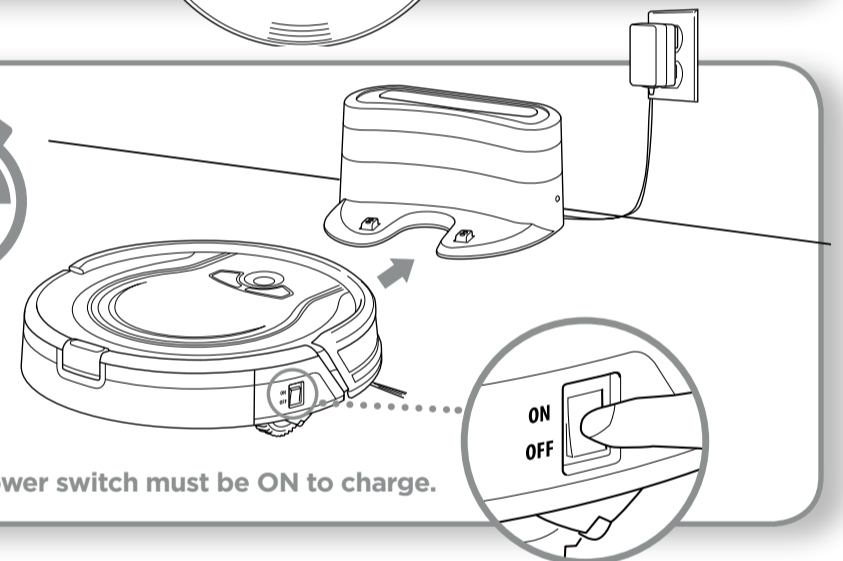

NOTE: Placing your dock in a central location with a wide view to your home will improve your robot's ability to return to the dock.

STEP 2

INSTALL THE SIDE BRUSHES

Snap the 2 included side brushes onto the posts on the bottom of the robot.

STEP 3

POWER-UP SHARK ION ROBOT

Flip the Power switch located on the side of your Shark ION Robot to the ON position and place your robot on the dock.

When all 3 indicator lights are solid blue, your robot is fully charged. Simply press the Clean button to send your robot into action.

Use the included BotBoundary™ strips to easily block off obstacles or areas you don't want your robot to enter.

See the **BOTBOUNDARY USAGE GUIDE** included with your BotBoundary strips for more information.