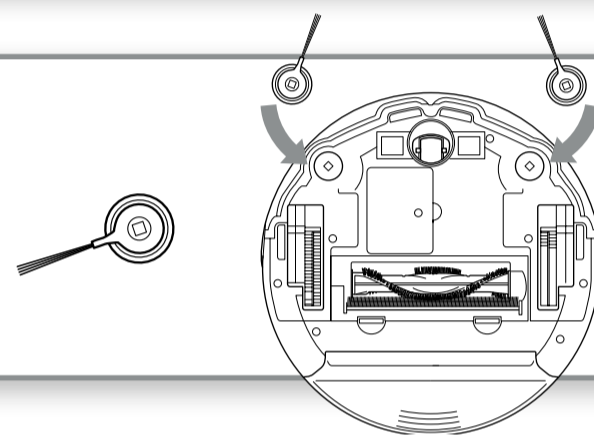

Shark ION™ ROBOT

EASE OF A ROBOT. PERFORMANCE OF A SHARK.™

CONGRATULATIONS ON YOUR NEW SHARK ION ROBOT

Getting Started is Easy - Follow These Simple Steps To Get Cleaning

STEP 1

SET UP YOUR CHARGING DOCK:

Place charging dock on a level surface with its **back against a wall**, in a space without obstructions, that can easily be accessed by your Shark ION Robot. Plug dock into a power outlet.

NOTE: Placing your dock in a central location with a wide view to your home will improve your robot's ability to return to the dock.

STEP 2

INSTALL THE SIDE BRUSHES

Snap the 2 included side brushes onto the posts on the bottom of the robot.

STEP 3

POWER-UP SHARK ION ROBOT

Flip the Power switch located on the side of your Shark ION Robot to the ON position and place your robot on the dock.

When all 3 indicator lights are solid blue, your robot is fully charged. Simply press the Clean button to send your robot into action.

Use the included BotBoundary™ strips to easily block off obstacles or areas you don't want your robot to enter.

See the **BOTBOUNDARY USAGE GUIDE** included with your BotBoundary strips for more information.