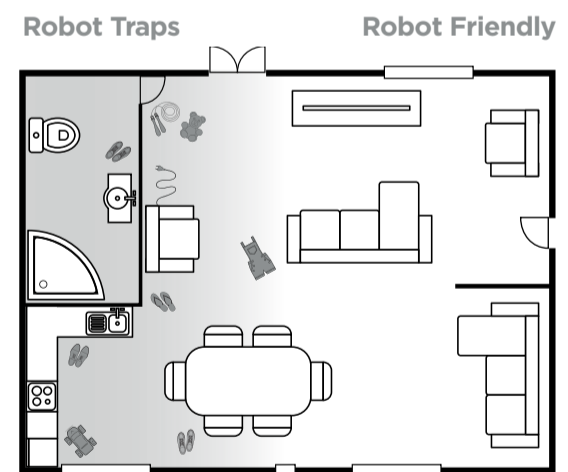

STEP 5

SET YOUR ROBOT'S CLEANING SCHEDULE

Use the included remote to set a recurring cleaning schedule for your robot. Simple instructions are located on the **back of your remote** and in your **Owner's Guide**.

For assistance, contact us at 800-798-7398 or visit us online at sharkclean.com

Please be sure to read the enclosed Shark® Owner's Guide prior to using your unit.

Don't forget to register your robot at registeryourshark.com

©2018 SharkNinja Operating LLC. SHARK is a registered trademark of SharkNinja Operating LLC. BOTBOUNDARY, EASE OF A ROBOT. PERFORMANCE OF A SHARK, and SHARK ION are trademarks of SharkNinja Operating LLC.

@sharkcleaning