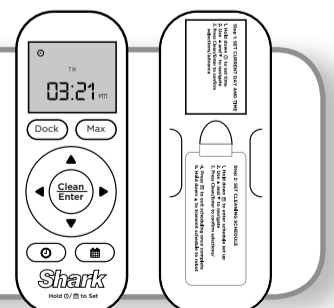

SET YOUR ROBOT'S CLEANING SCHEDULE

Use the included remote to set a recurring cleaning schedule for your robot. Simple instructions are located on the **back of your remote** and in your **Owner's Guide**.