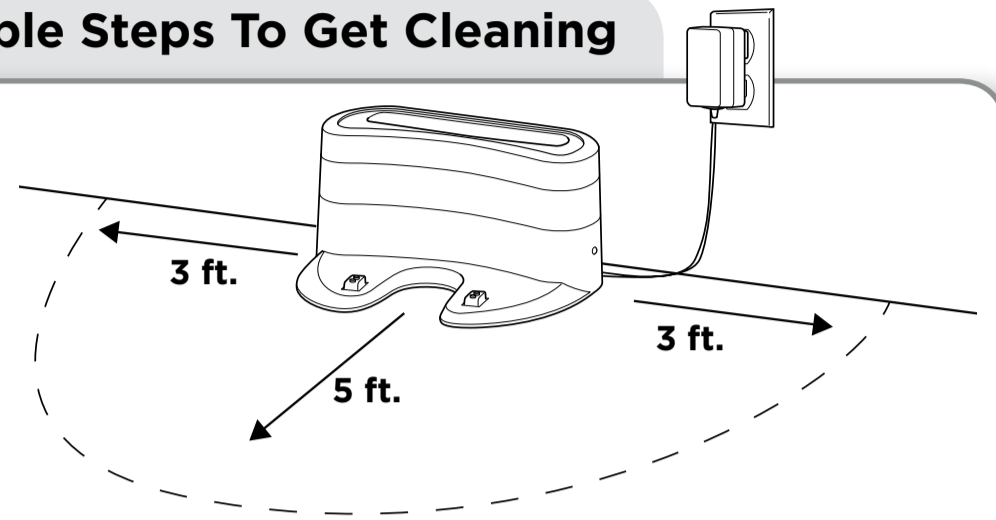

Shark ION™ ROBOT

EASE OF A ROBOT. PERFORMANCE OF A SHARK.™

CONGRATULATIONS ON YOUR NEW SHARK ION ROBOT

Getting Started is Easy - Follow These Simple Steps To Get Cleaning

STEP 1

SET UP YOUR CHARGING DOCK:

Place charging dock on a level surface with its **back against a wall**, in a space without obstructions, that can easily be accessed by your Shark ION Robot. Plug dock into a power outlet.

NOTE: Placing your dock in a central location with a wide view to your home will improve your robot's ability to return to the dock.

STEP 2

INSTALL THE SIDE BRUSHES

Snap the 2 included side brushes onto the posts on the bottom of the robot.

STEP 3

POWER-UP SHARK ION ROBOT

Flip the Power switch located on the side of your Shark ION Robot to the ON position and place your robot on the dock.

When all 3 indicator lights are solid blue, your robot is fully charged. Simply press the Clean button to send your robot into action.